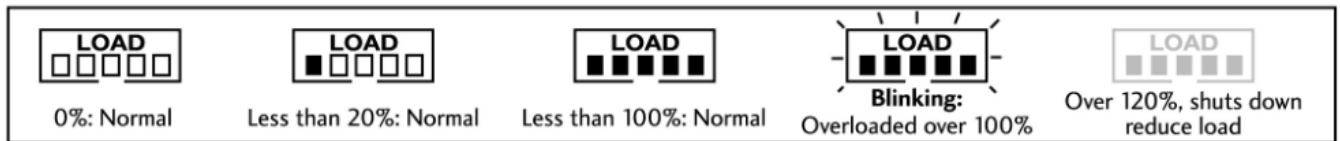

1. Product information

- Input: 120V AC 50/60Hz Output: 12/15V AC 300VA (300W)
- Slim stainless steel enclosure for mounting in narrow locations
- Built-in Photocell (Auto-mode / Dusk to Dawn)
- Built-in Timer (Allows you to control setting for any time of day or night)
- Built-in Astronomic Timer (NiteLite System™ controls transformer power on/off according to local sunrise/sunset based on region)

CITY/REGION CODE SHEET BELOW

- ON /OFF Mode: Always ON or OFF
- LCD Display shows power load consumption.
  Example: Overload warning on the LCD display = Load icon 'Blinking'

- Built in Overload and short circuit cut-off protection (Press MODE button to start and reset)
- 2X COM / 12V or 15V output x3 lines/zones;
- Tool-less quick connectors/taps

2. Settings Buttons

Mode: Operation mode selection button

Enter: Confirm setting/selecting button

△ : UP selection button

▽ : DOWN selection button

“Mode” + “Enter” button = Clock: clock setting (set your local time)

△ + ▽ (press down both) = Location setting: Choose nearest city/region for NiteLite System™

Astronomic mode (See city/region code chart below)

3: Operation Modes

Press the (Mode) button, and use the UP and DOWN

button to select the mode; press (Enter) to confirm the selection and set mode

“ON” : Always on mode

“OFF” : Always off mode