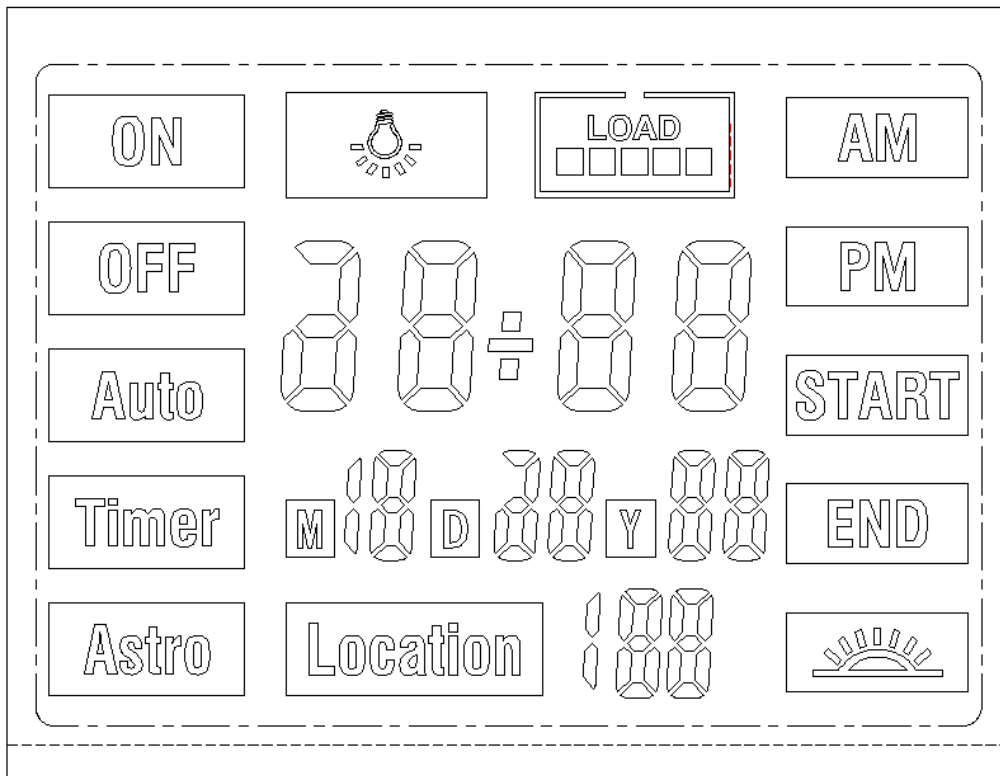

# Stainless Steel Landscape Transformer With built-in Astronomic Timer

Model: KH-300SS

ETL# YL-S-12/15-300C

STRIP LENGTH 1/2" OR LESS AND TWIST

ACTUAL SIZE

INSERT WIRE FULLY

## CITY/REGION CODE SHEET BELOW

- ON /OFF Mode: Always ON or OFF
- LCD Display shows power load consumption.  
Example: Overload warning on the LCD display = Load icon 'Blinking'

- Built in Overload and short circuit cut-off protection (Press MODE button to start and reset)
- 2X COM / 12V or 15V output x3 lines/zones;
- Tool-less quick connectors/taps