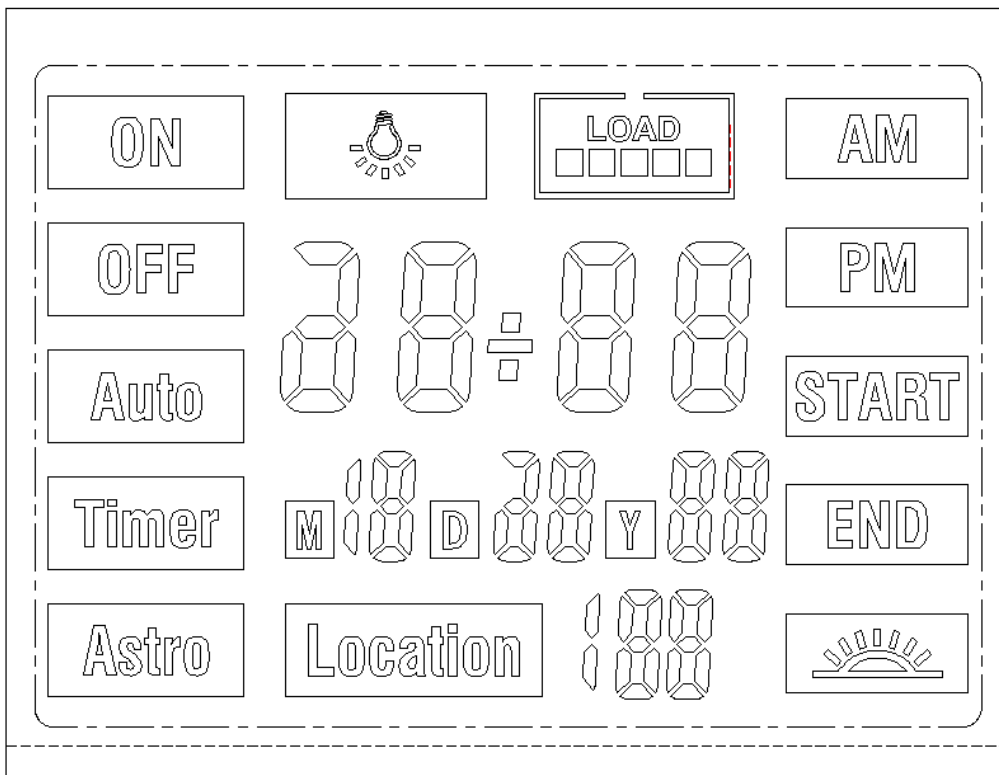

## With built-in Astronomic Timer

Model: KH-SS150C

ETL# YL-S-15150C

Khan Tech LLC

[www.Khantech-co.com](http://www.Khantech-co.com)

©2020

STRIP LENGTH 1/2" OR LESS AND TWIST

ACTUAL SIZE

INSERT WIRE FULLY